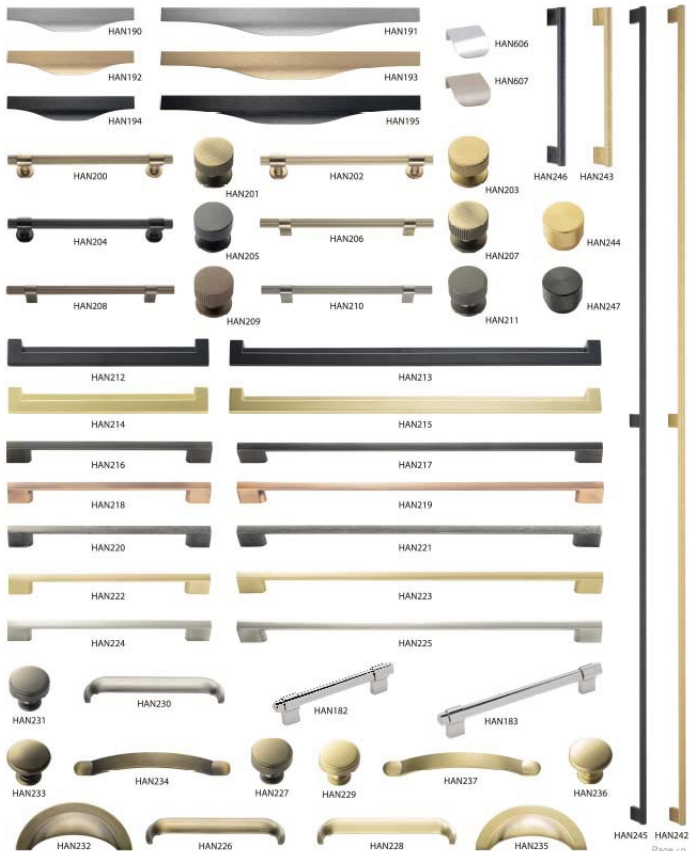

DENIM MATT

HERITAGE GREEN MATT

ALBY BLUE MATT

INDIGO MATT

GRAPHITE MATT

SILK FLOW

CONCRETE FLOW

CHARCOAL FLOW

WHITE SUPER MATT

ALABASTER SUPER MATT

DOVE GREY SUPER MATT

MUSSEL SUPER MATT

CASHMERE SUPER MATT

DUST GREY SUPER MATT

REED GREEN SUPER MATT

LAVENDER SUPER MATT

ALBY BLUE SUPER MATT

WHITE

WHITE ASH

ALABASTER ASH

DOVE GREY ASH

MUSSEL ASH

STONE GREY ASH

DUST GREY ASH

BARDOLOGNO OAK

GOLD HARBOR OAK

COGNAC CASTELLO OAK

AMATI WALNUT

avanti

handle collection

SINCE 1980 - AVANTI KITCHENS - BEDROOMS AND BATHROOMS

SINCE 1980